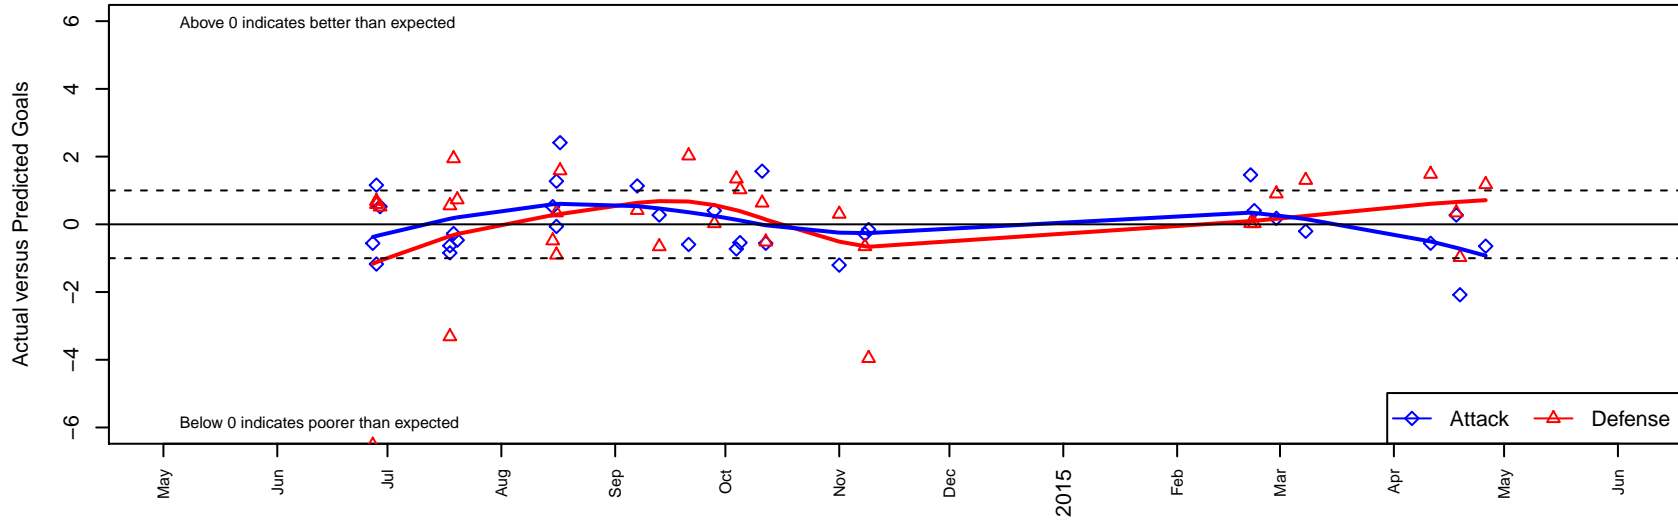

Westside Timbers Mundial TS G00

Westside Timbers
 Beaverton, OR
 G00 total strength=862
 attack=0.96 defense=1.6
 fall league = PTT-B G00 Thorns Div 2
 spr league = Spr OYS G00 Div 2

alt names used:
 WT G00 Mundial TS
 WT G00 Mundial TS
 WT G00 Mundial TS
 Westside Timbers G00 Mundial TS
 Westside Timbers G00 Mundial TS
 Westside Timbers G00 Mundial TS

Venues played:
 2014 Capital Cup GU14 Silver
 2014 Beaverton Cup GU14 Silver
 2014 Mt Hood Challenge U14
 2014 PTT-B G00 Thorns Div 2
 2014 OYS Presidents Cup G00
 2014 Spr OYS G00 Division 2

Westside Timbers Mundial TS G00
 Dots are actual minus expected GF (blue circles) and GA (red triangles).
 Blue line is smoothed change in attack strength. Red is smoothed change in defense strength.

**attack and defense variance (black dot)
relative to other teams
and top 10 in region**

**attack and defense rating
relative to others at age
and all opponents in last 13 months**

Performance relative to 13 month average