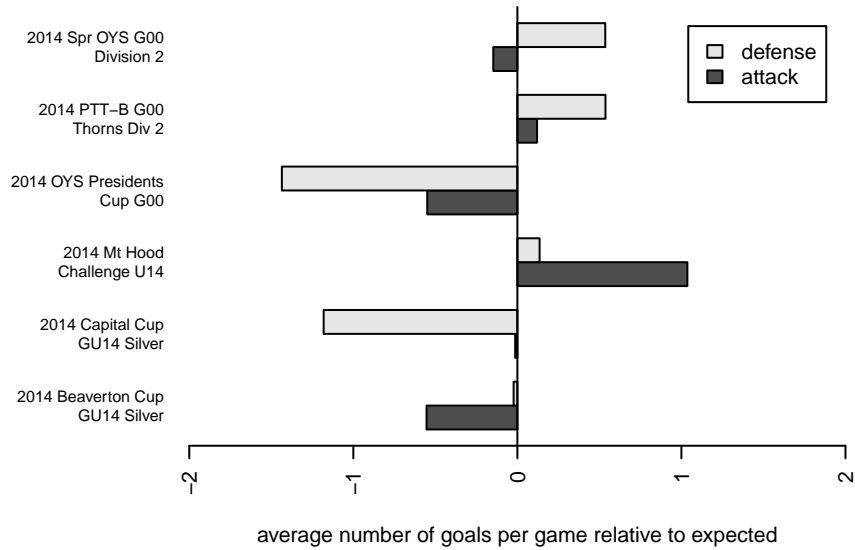

Westside Timbers Mundial TS G00

Westside Timbers
 Beaverton, OR
 G00 total strength=862
 attack=0.96 defense=1.6
 fall league = PTT-B G00 Thorns Div 2
 spr league = Spr OYS G00 Div 2

alt names used:
 WT G00 Mundial TS
 WT G00 Mundial TS
 WT G00 Mundial TS
 Westside Timbers G00 Mundial TS
 Westside Timbers G00 Mundial TS
 Westside Timbers G00 Mundial TS

Venues played:
 2014 Capital Cup GU14 Silver
 2014 Beaverton Cup GU14 Silver
 2014 Mt Hood Challenge U14
 2014 PTT-B G00 Thorns Div 2
 2014 OYS Presidents Cup G00
 2014 Spr OYS G00 Division 2

Westside Timbers Mundial TS G00
 Dots are actual minus expected GF (blue circles) and GA (red triangles).
 Blue line is smoothed change in attack strength. Red is smoothed change in defense strength.

**attack and defense variance (black dot)
relative to other teams
and top 10 in region**

**attack and defense rating
relative to others at age
and all opponents in last 13 months**

Performance relative to 13 month average