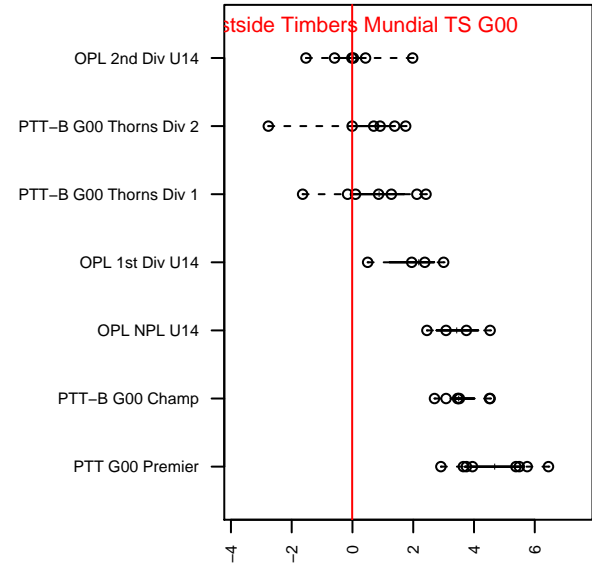

Westside Timbers Mundial TS G00

Westside Timbers
 Beaverton, OR
 G00 total strength=862
 attack=0.96 defense=1.6
 fall league = PTT-B G00 Thorns Div 2
 spr league = Spr OYS G00 Div 2

alt names used:
 WT G00 Mundial TS
 WT G00 Mundial TS
 WT G00 Mundial TS
 Westside Timbers G00 Mundial TS
 Westside Timbers G00 Mundial TS
 Westside Timbers G00 Mundial TS

Venues played:
 2014 Capital Cup GU14 Silver
 2014 Beaverton Cup GU14 Silver
 2014 Mt Hood Challenge U14
 2014 PTT-B G00 Thorns Div 2
 2014 OYS Presidents Cup G00
 2014 Spr OYS G00 Division 2

Westside Timbers Mundial TS G00
 Dots are actual minus expected GF (blue circles) and GA (red triangles).
 Blue line is smoothed change in attack strength. Red is smoothed change in defense strength.

**attack and defense variance (black dot)
relative to other teams
and top 10 in region**

**attack and defense rating
relative to others at age
and all opponents in last 13 months**

Performance relative to 13 month average