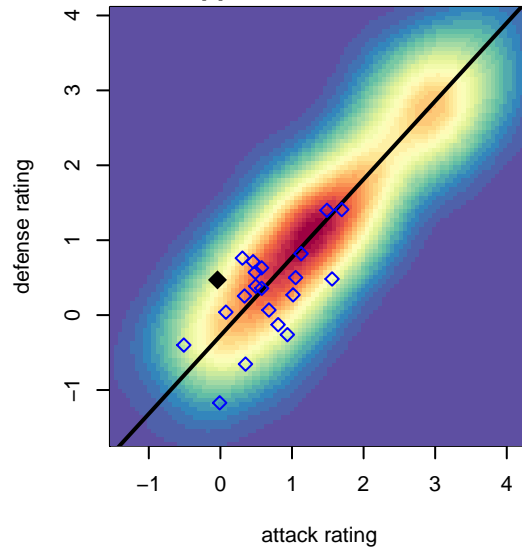

Westside Timbers Mundial TS G00

Westside Timbers
 Beaverton, OR
 G00 total strength=862
 attack=0.96 defense=1.6
 fall league = PTT-B G00 Thorns Div 2
 spr league = Spr OYS G00 Div 2

alt names used:
 WT G00 Mundial TS
 WT G00 Mundial TS
 WT G00 Mundial TS
 Westside Timbers G00 Mundial TS
 Westside Timbers G00 Mundial TS
 Westside Timbers G00 Mundial TS

Venues played:
 2014 Capital Cup GU14 Silver
 2014 Beaverton Cup GU14 Silver
 2014 Mt Hood Challenge U14
 2014 PTT-B G00 Thorns Div 2
 2014 OYS Presidents Cup G00
 2014 Spr OYS G00 Division 2

Westside Timbers Mundial TS G00
 Dots are actual minus expected GF (blue circles) and GA (red triangles).
 Blue line is smoothed change in attack strength. Red is smoothed change in defense strength.

**attack and defense variance (black dot)
relative to other teams
and top 10 in region**

**attack and defense rating
relative to others at age
and all opponents in last 13 months**

Performance relative to 13 month average