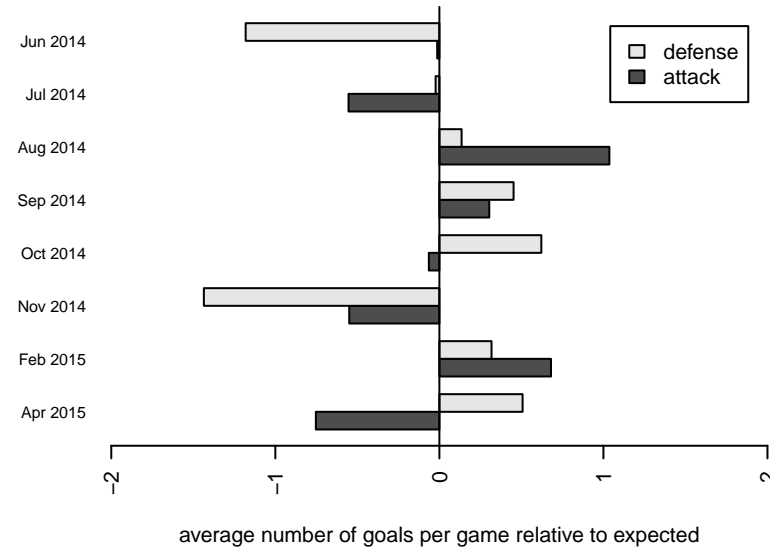

Performance relative to 13 month average